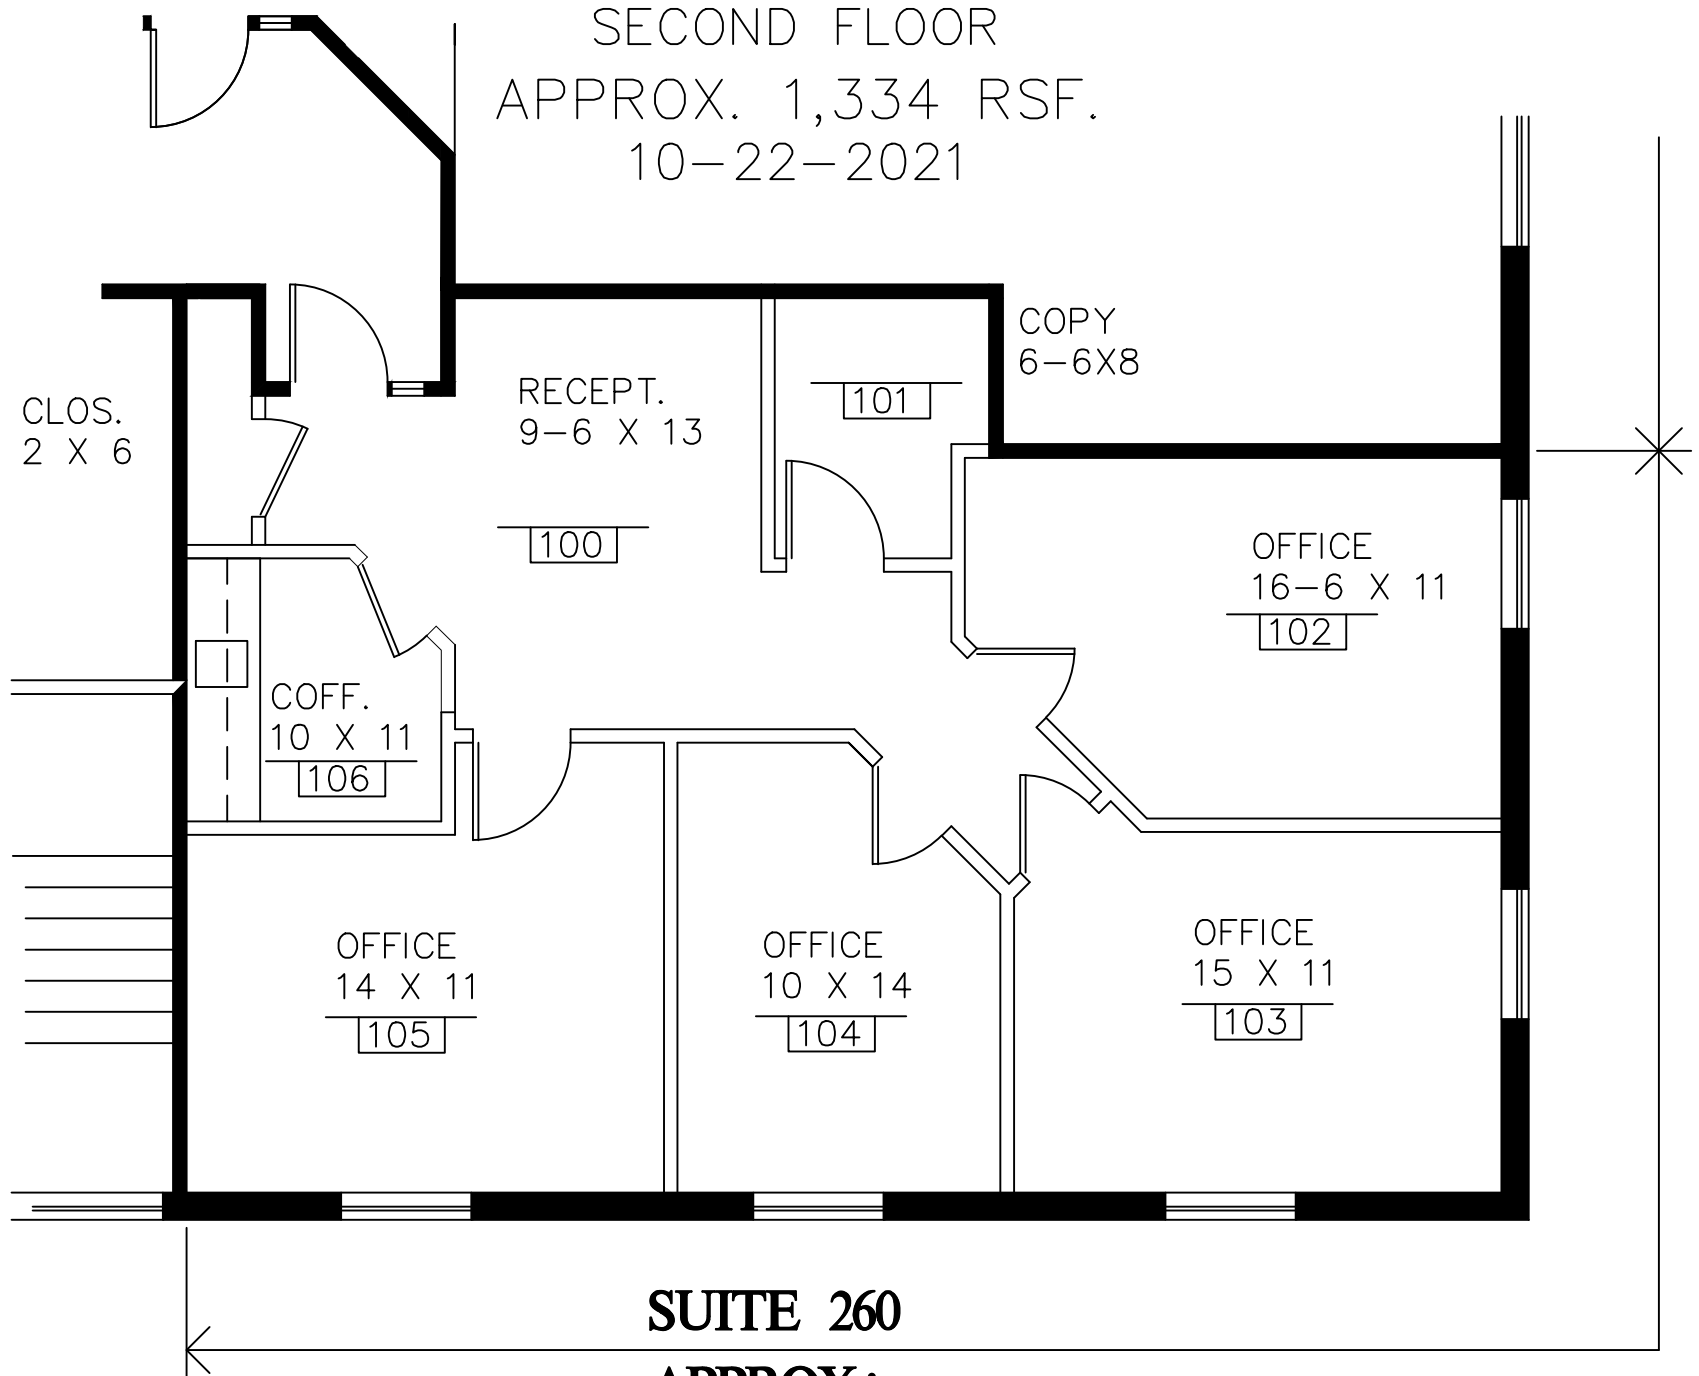

GEORGETOWNE EXECUTIVE OFFICES

31600 TELEGRAPH ROAD – BINGHAM FARMS, MI

JAY INWALD

SUITE # 260

SECOND FLOOR

APPROX. 1,334 RSF.

10-22-2021

SUITE 260