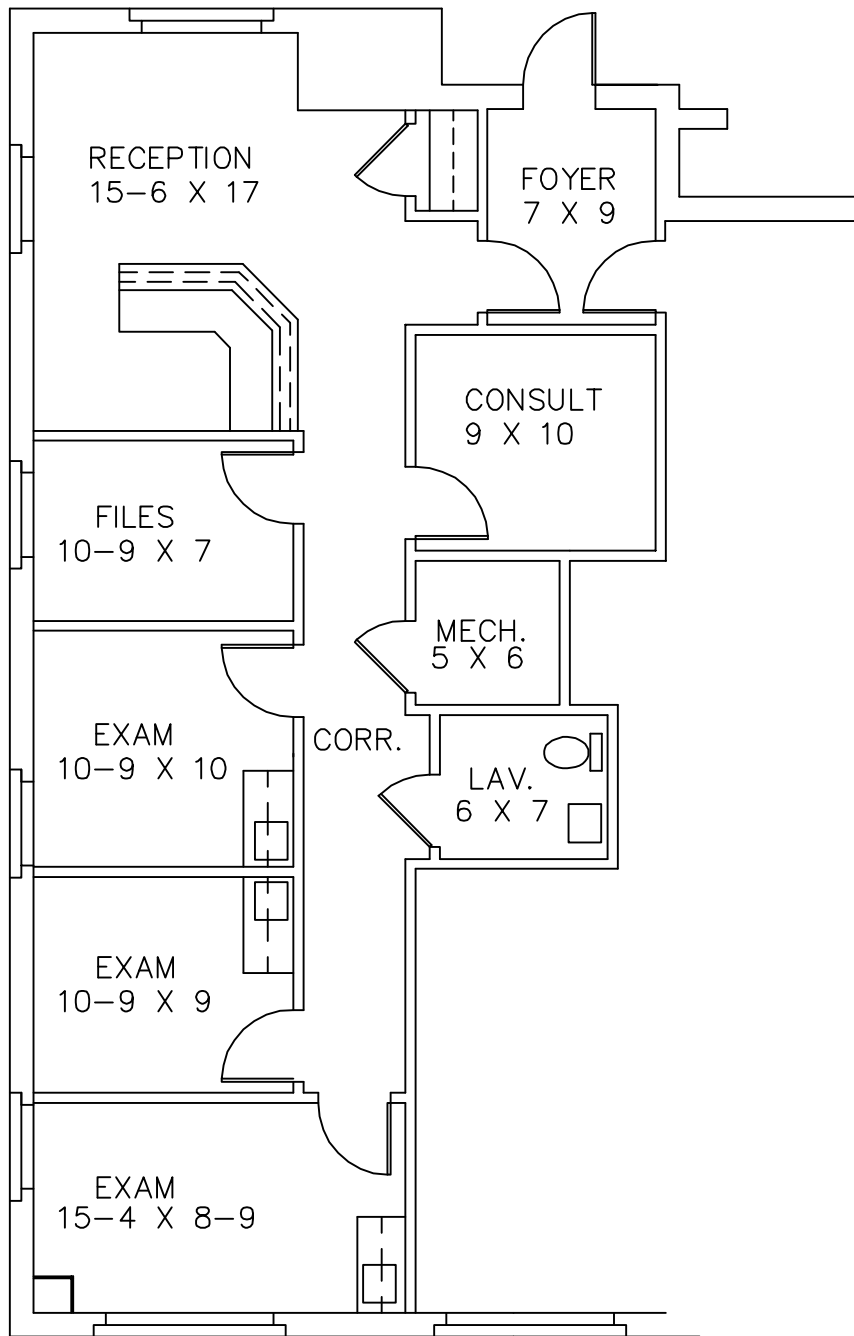

# PINEHURST EXECUTIVE OFFICES

44670 ANN ARBOR ROAD  
 PLYMOUTH, MICHIGAN  
 AVAILABLE FOR LEASE  
 SUITE #100  
 1,160 SQ.FT.

01-16-08-38/592

*Beachum & Poeser*

MANAGEMENT CORPORATION

CALL:  
 BILL BEACHUM  
 248-647-7500