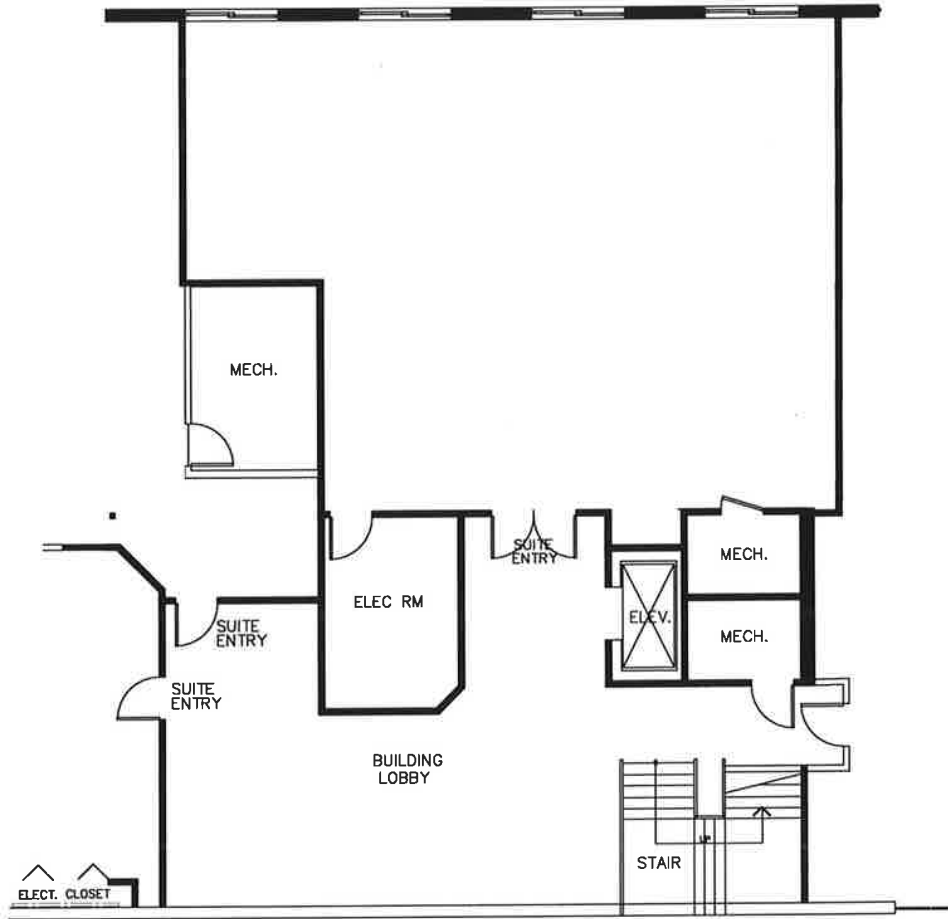

GEORGETOWNE EXECUTIVE OFFICES  
 31600 TELEGRAPH ROAD BINGHAM FARMS, MI  
**AVAILABLE FOR LEASE**  
**SUITE # 100**  
**1,680 R.S.F.**  
**(TERRACE LEVEL WALK-OUT)**  
 8-22-2017

*Beachum & Roeser*

DEVELOPMENT & MANAGEMENT CORPORATION