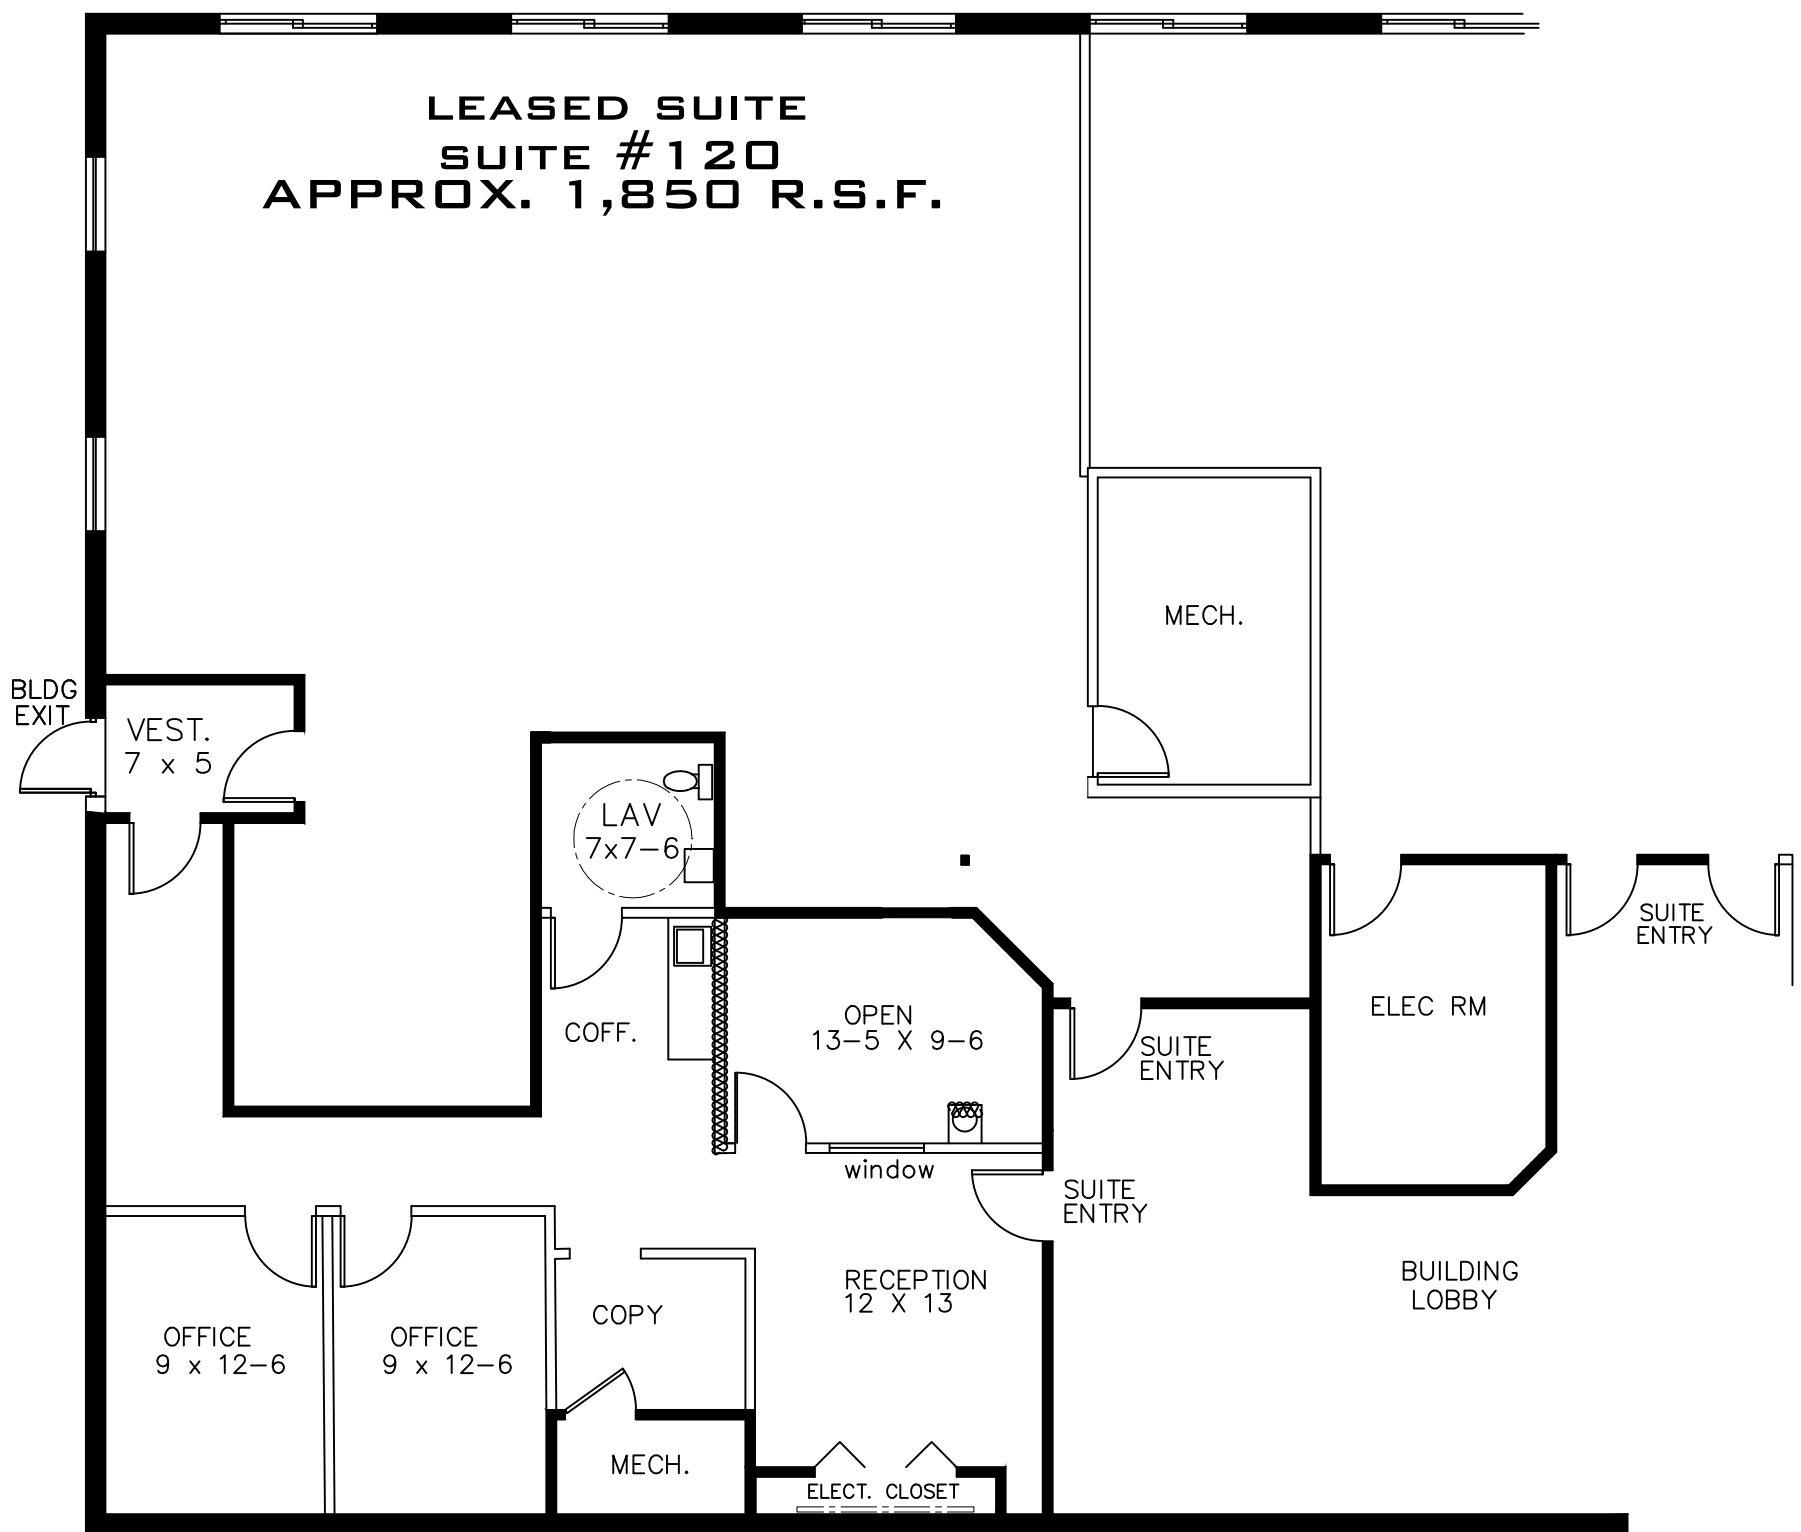

GEORGETOWNE EXECUTIVE OFFICES
 31600 TELEGRAPH ROAD BINGHAM FARMS, MI
 AVAILABLE FOR LEASE
 8-17-2018

HOME HEALTH CARE
SUITE #130
APPROX. 895 U.S.F.
(NON WINDOWED)
8-17-2018

Beachum & Roeser

DEVELOPMENT & MANAGEMENT CORPORATION