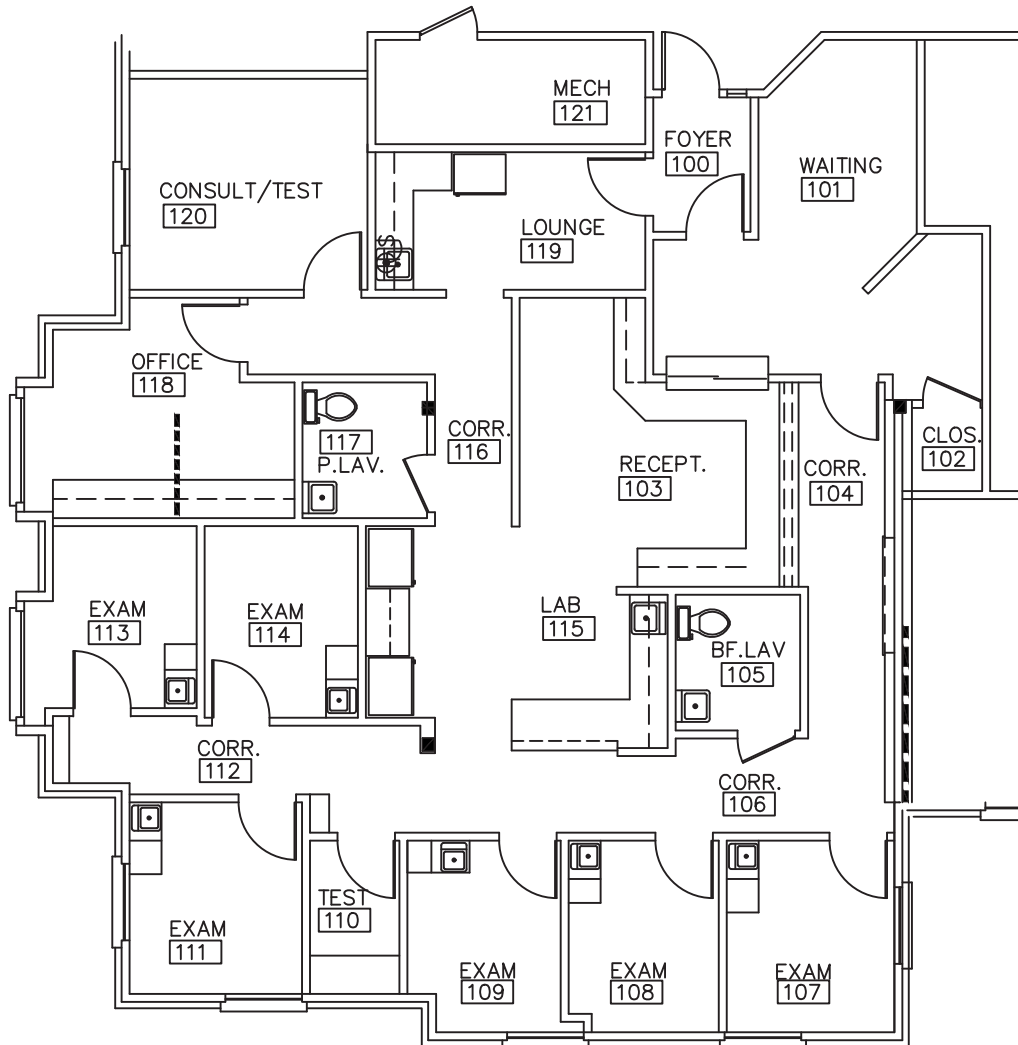

13 MILE ROAD

JAMESTOWNE EXECUTIVE OFFICES

31000 TELEGRAPH ROAD, BINGHAM FARMS, MI.
SUITE # 100
APPROX. 2,606 R.S.F.

Beachum & Roeser

MANAGEMENT AND DEVELOPMENT

FOR INFORMATION:
CONTACT
BILL BEACHUM
248-647-7500