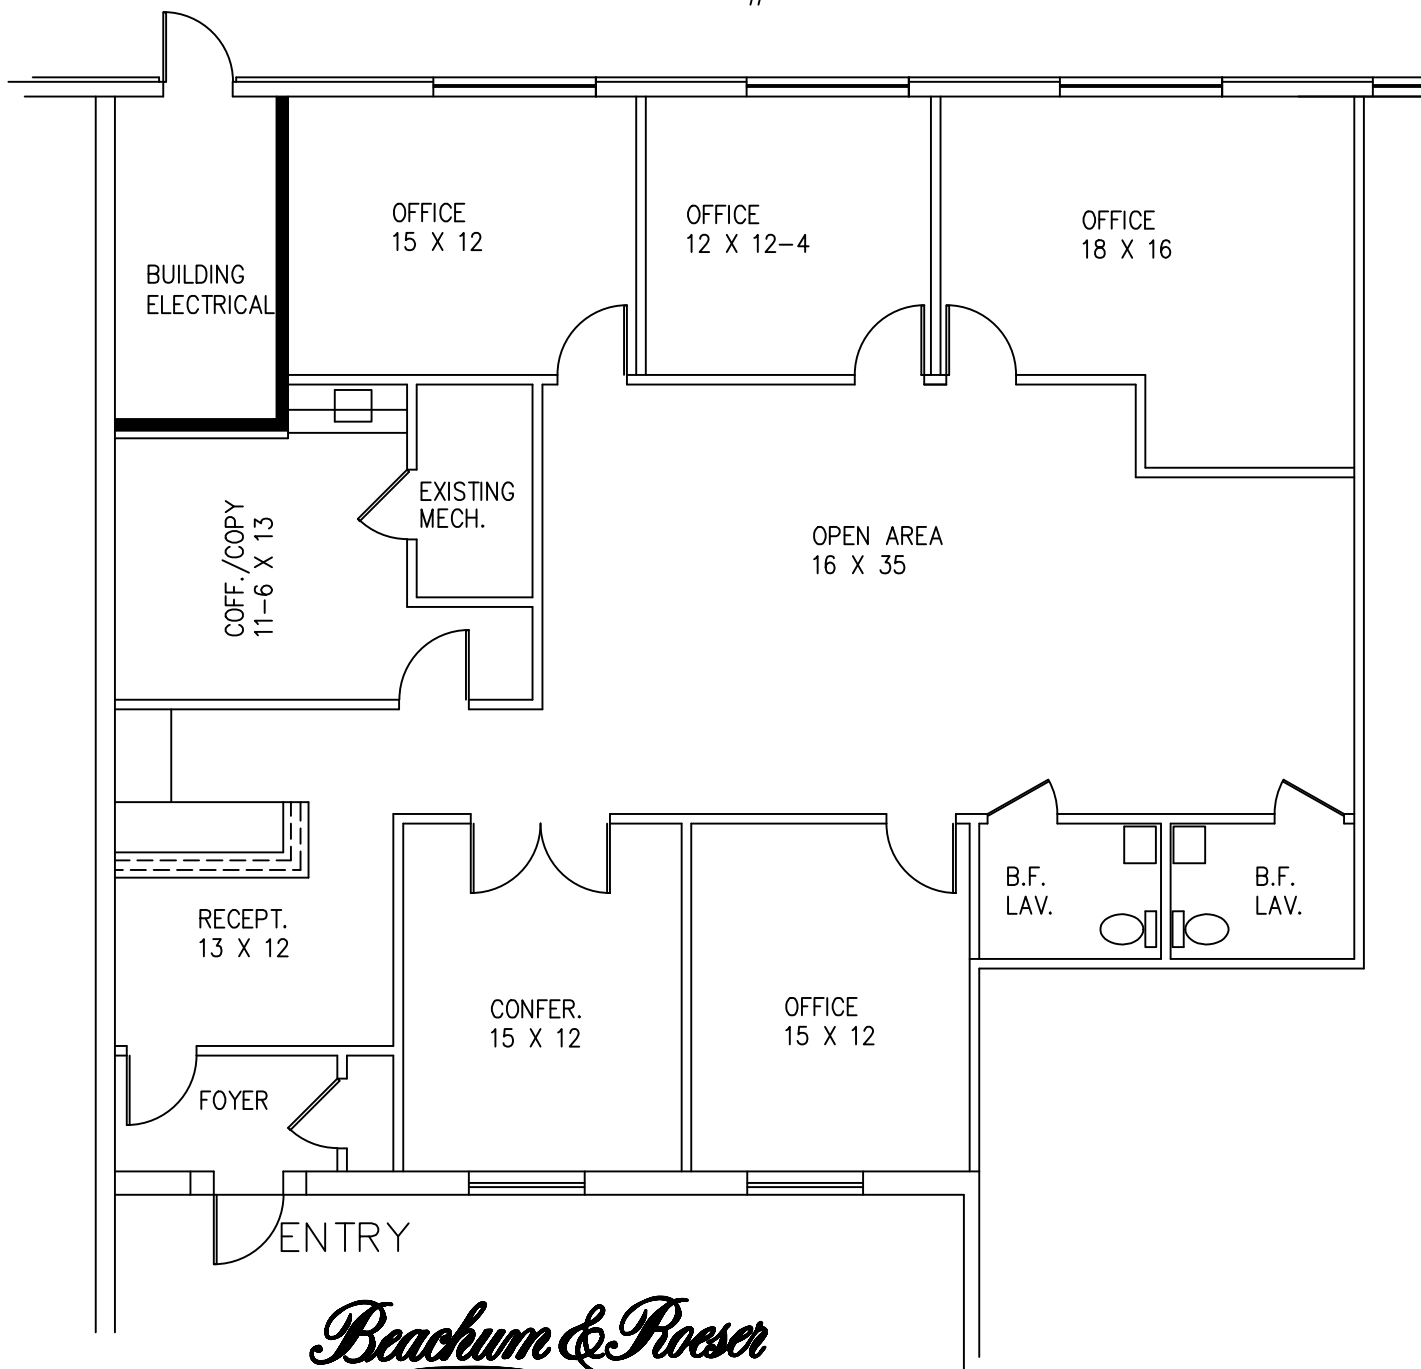

PINEHURST EXECUTIVE OFFICES

44670 ANN ARBOR ROAD
 PLYMOUTH, MICHIGAN
 AVAILABLE FOR LEASE
 APPROX. 2,318 U.S.F.
 SUITE #140

Beachum & Poeser

MANAGEMENT AND DEVELOPMENT COMPANY
 CALL:
 BILL BEACHUM
 248-647-7500