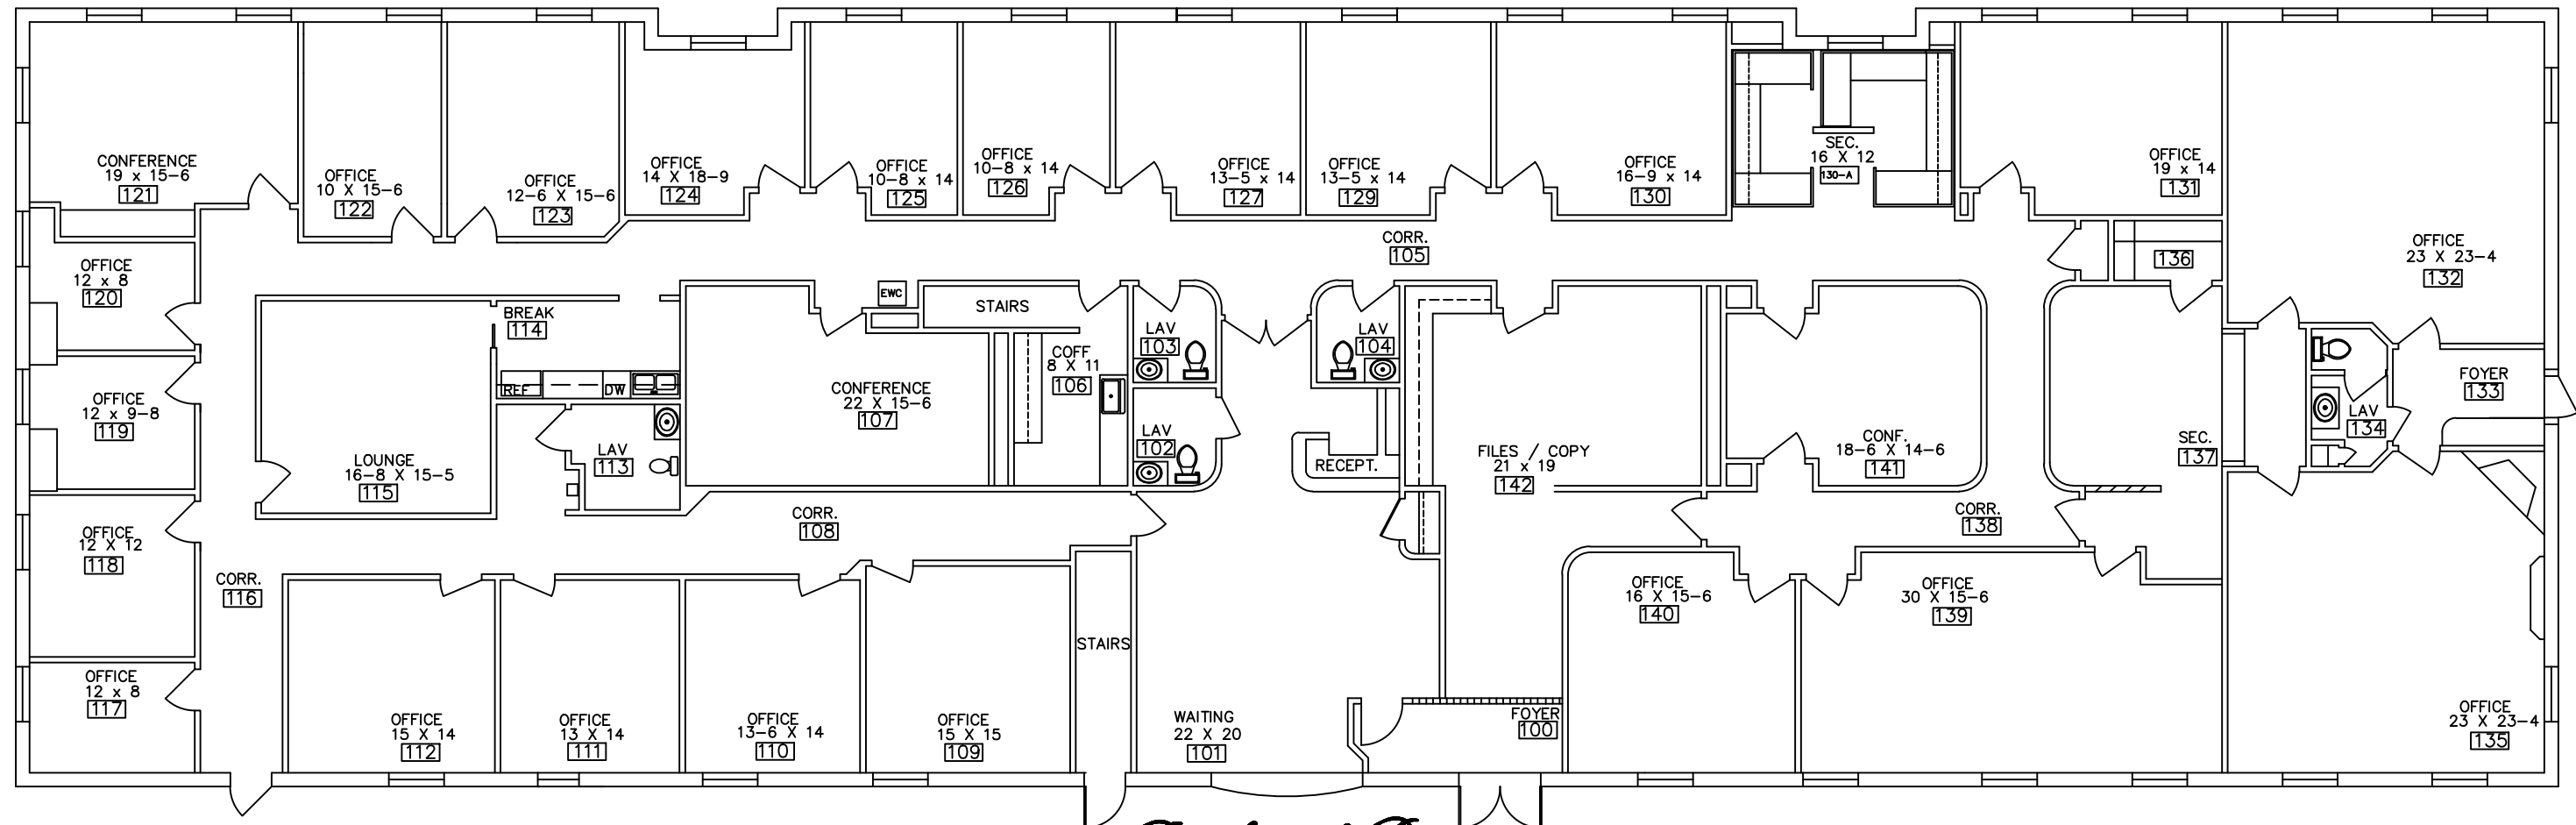

QUADRANGLE
 29800 TELEGRAPH ROAD
 SOUTHFIELD, MICHIGAN
 AVAILABLE FOR LEASE
 APPROX. 10,364 R.S.F.
 6-13-2017

Beachum & Proser

DEVELOPMENT & MANAGEMENT CORPORATION
 CONTACT:
 BILL BEACHUM
 248-647-7500