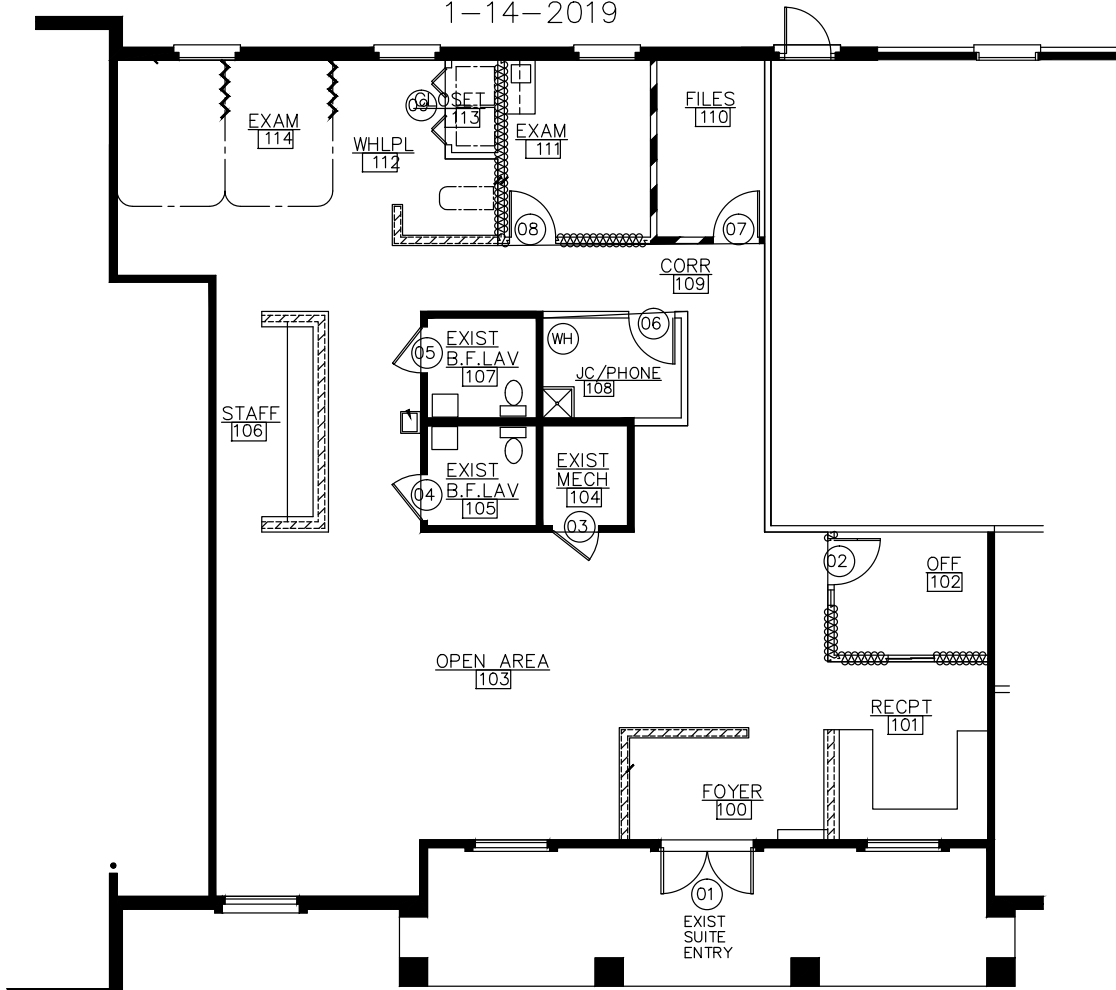

UNIVERSITY DRIVE

UNIVERSITY VILLAGE

3069 UNIVERSITY DRIVE AUBURN HILLS, MI.  
 BUILDING "B"  
 AVAILABLE FOR LEASE  
 2,430 SQUARE FEET  
 SUITE 230  
 1-14-2019

PARTIAL FLOOR PLAN

SCALE: 1/8" = 1'-0"

*Beachum & Roeser*