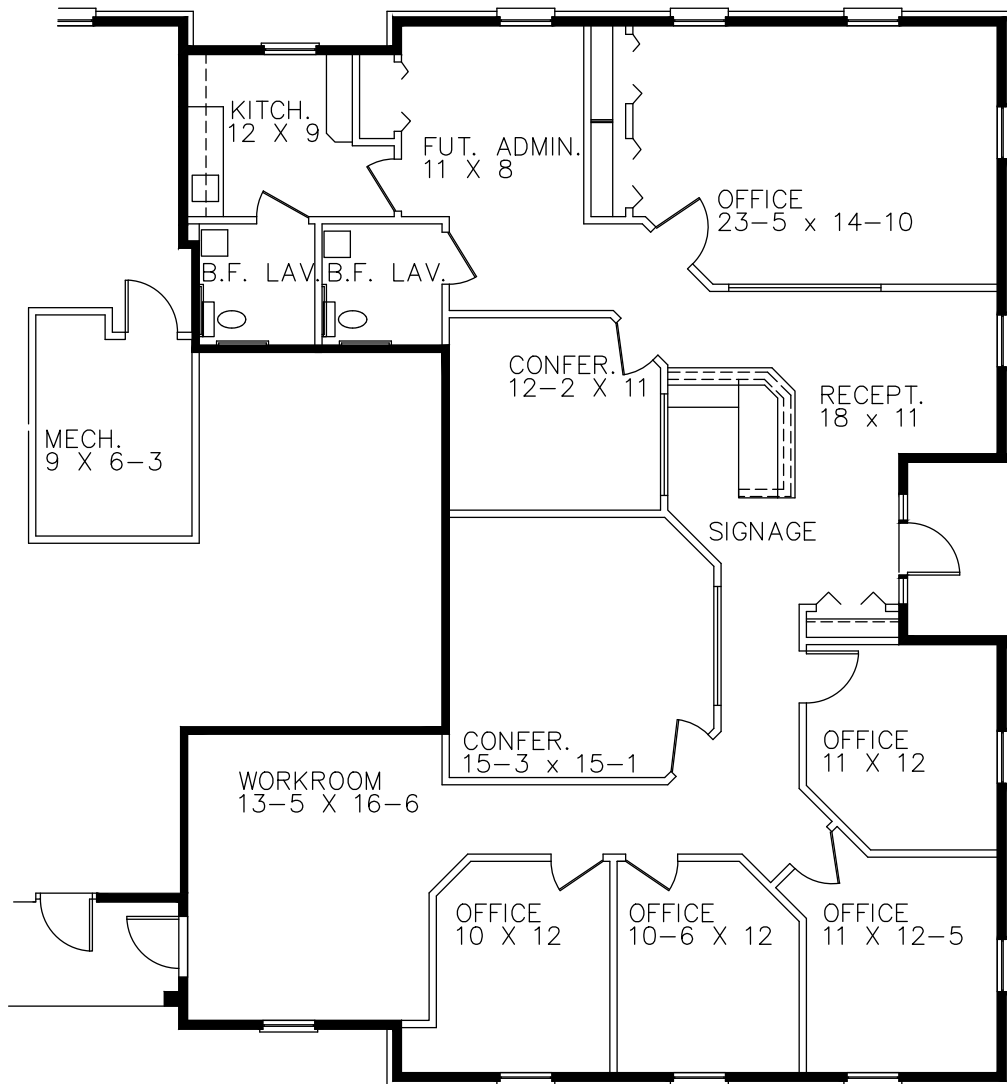

UNIVERSITY VILLAGE

3121 UNIVERSITY DRIVE
SUITE #140
AVAILABLE FOR LEASE
APPROX. 2,540 SQ.FT.
10-24-2019

UNIVERSITY DRIVE

Beachum & Poeser

MANAGEMENT CORPORATION

CALL:

BILL BEACHUM
248-647-7500
(PLAN NOT TO SCALE)