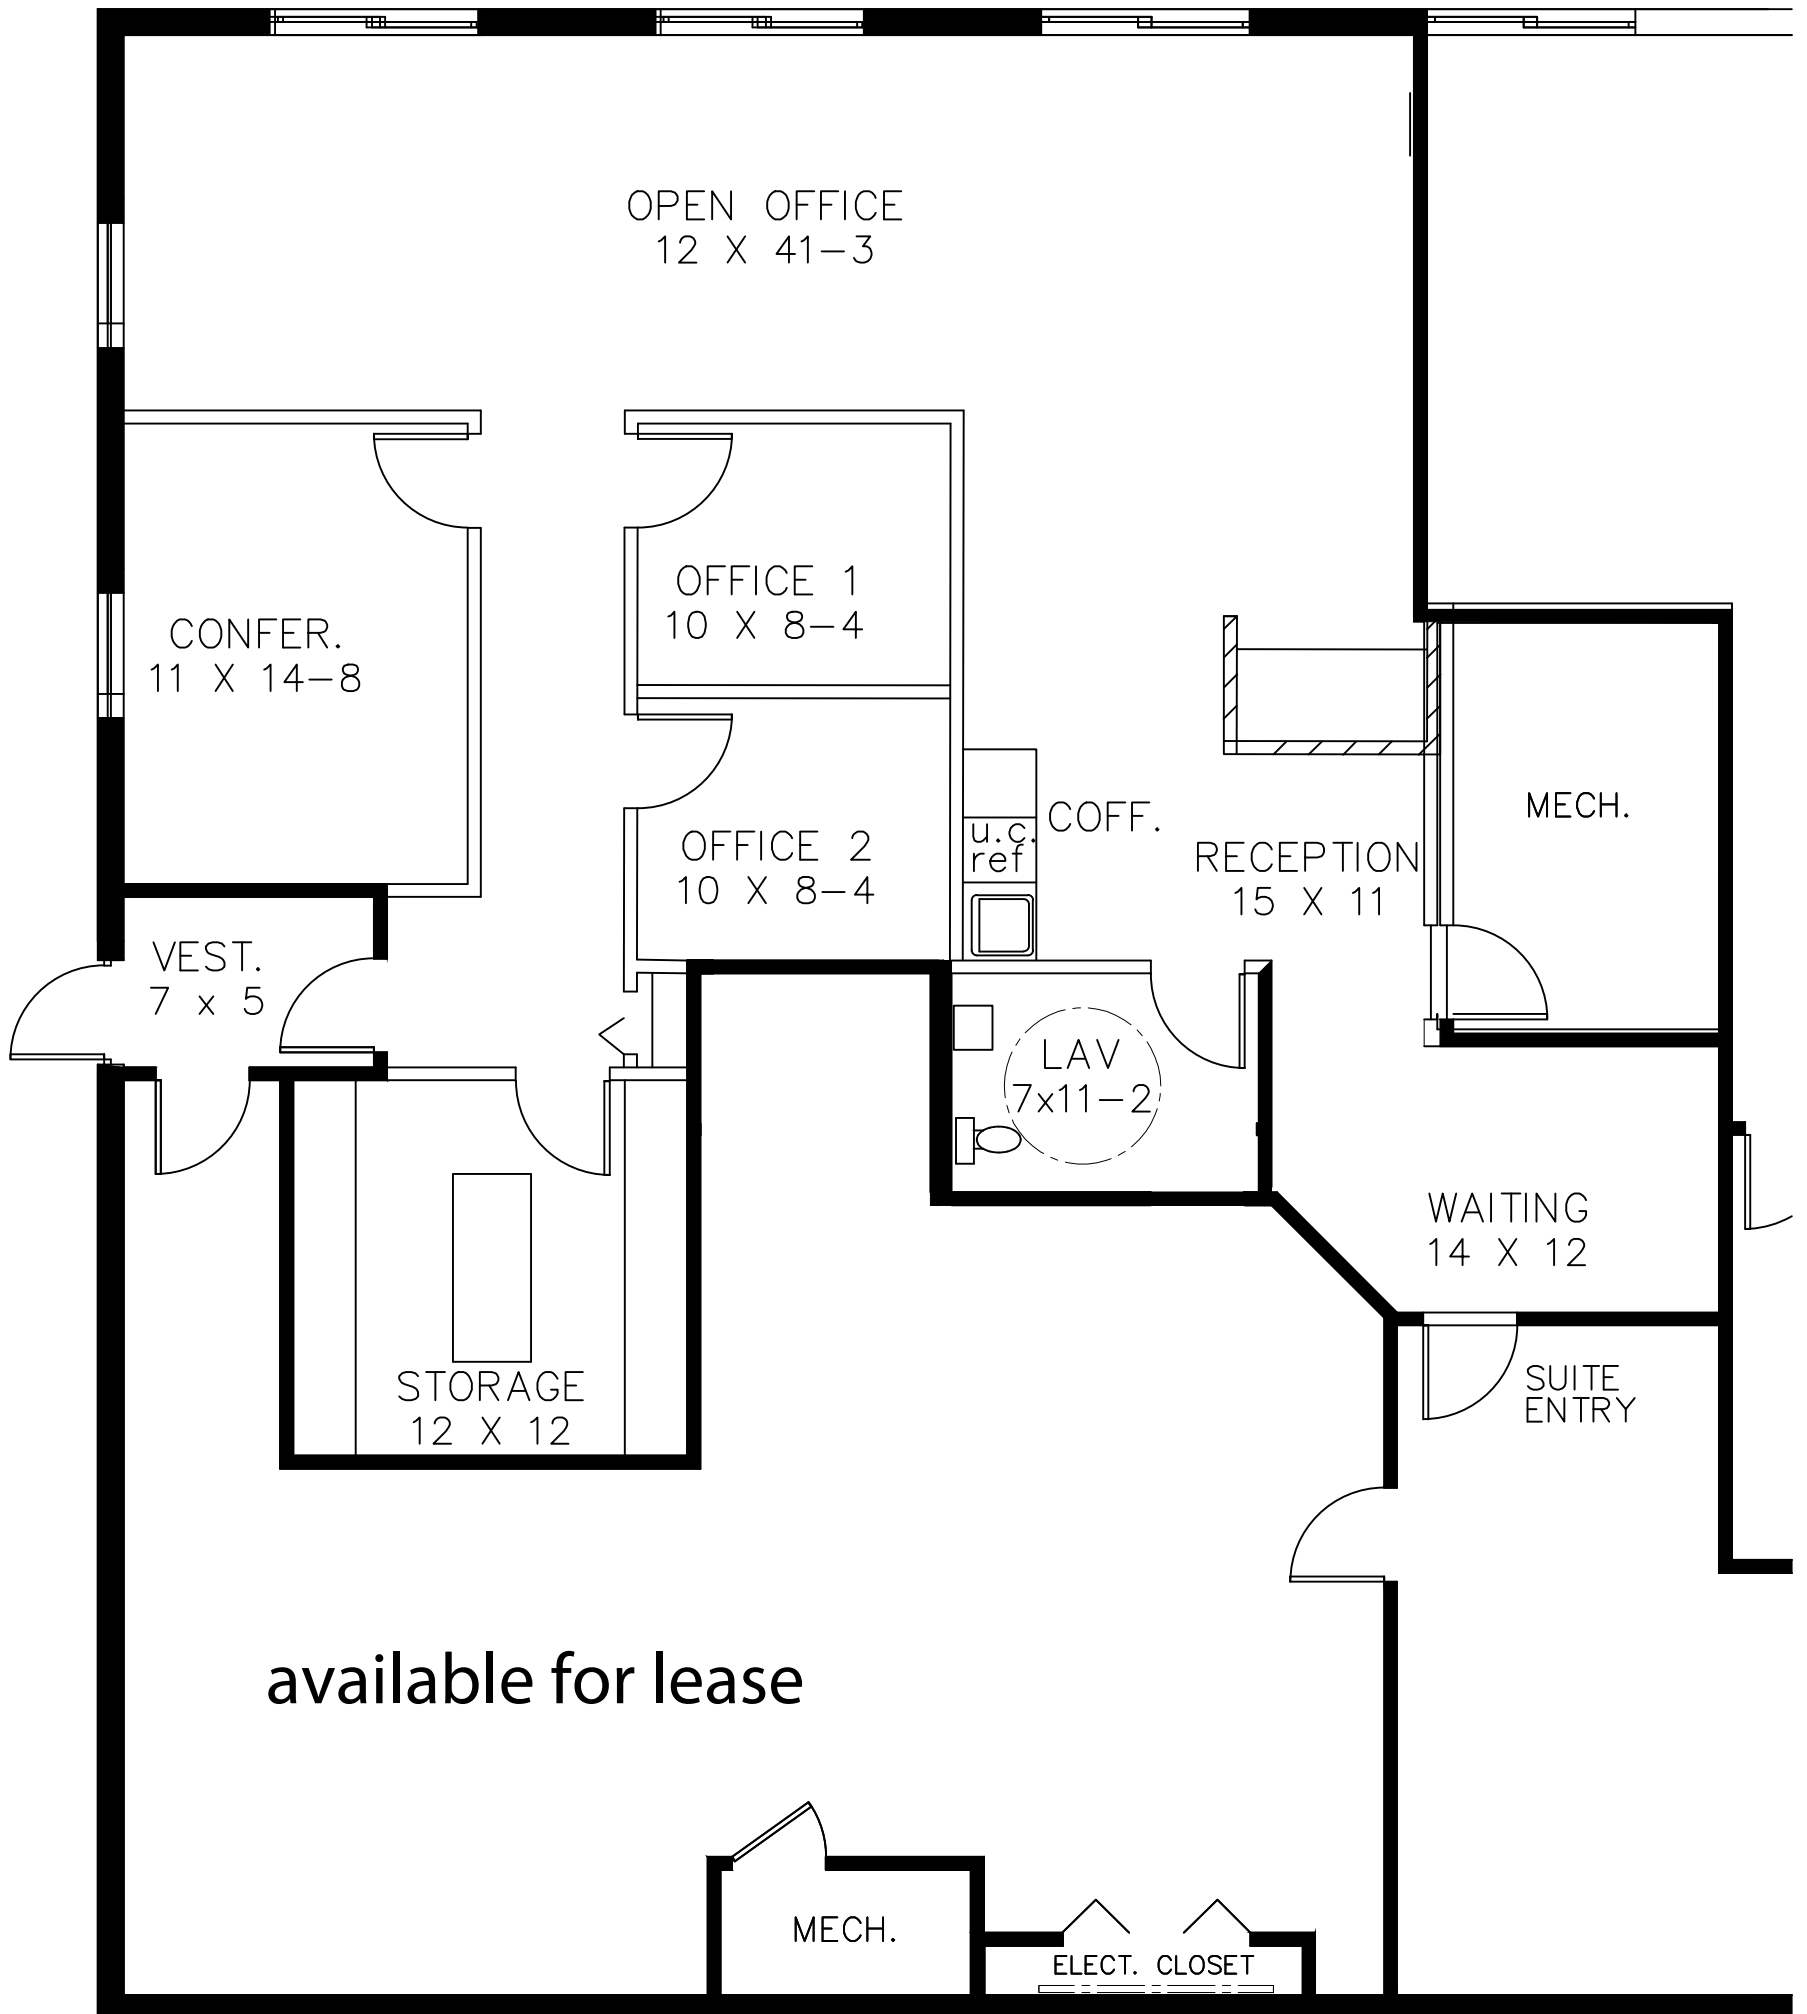

GEORGETOWNE EXECUTIVE OFFICES

31600 TELEGRAPH ROAD BINGHAM FARMS, MI

suite #120 APPROX. 1,850 R.S.F.

Beachum & Poeser

DEVELOPMENT & MANAGEMENT CORPORATION