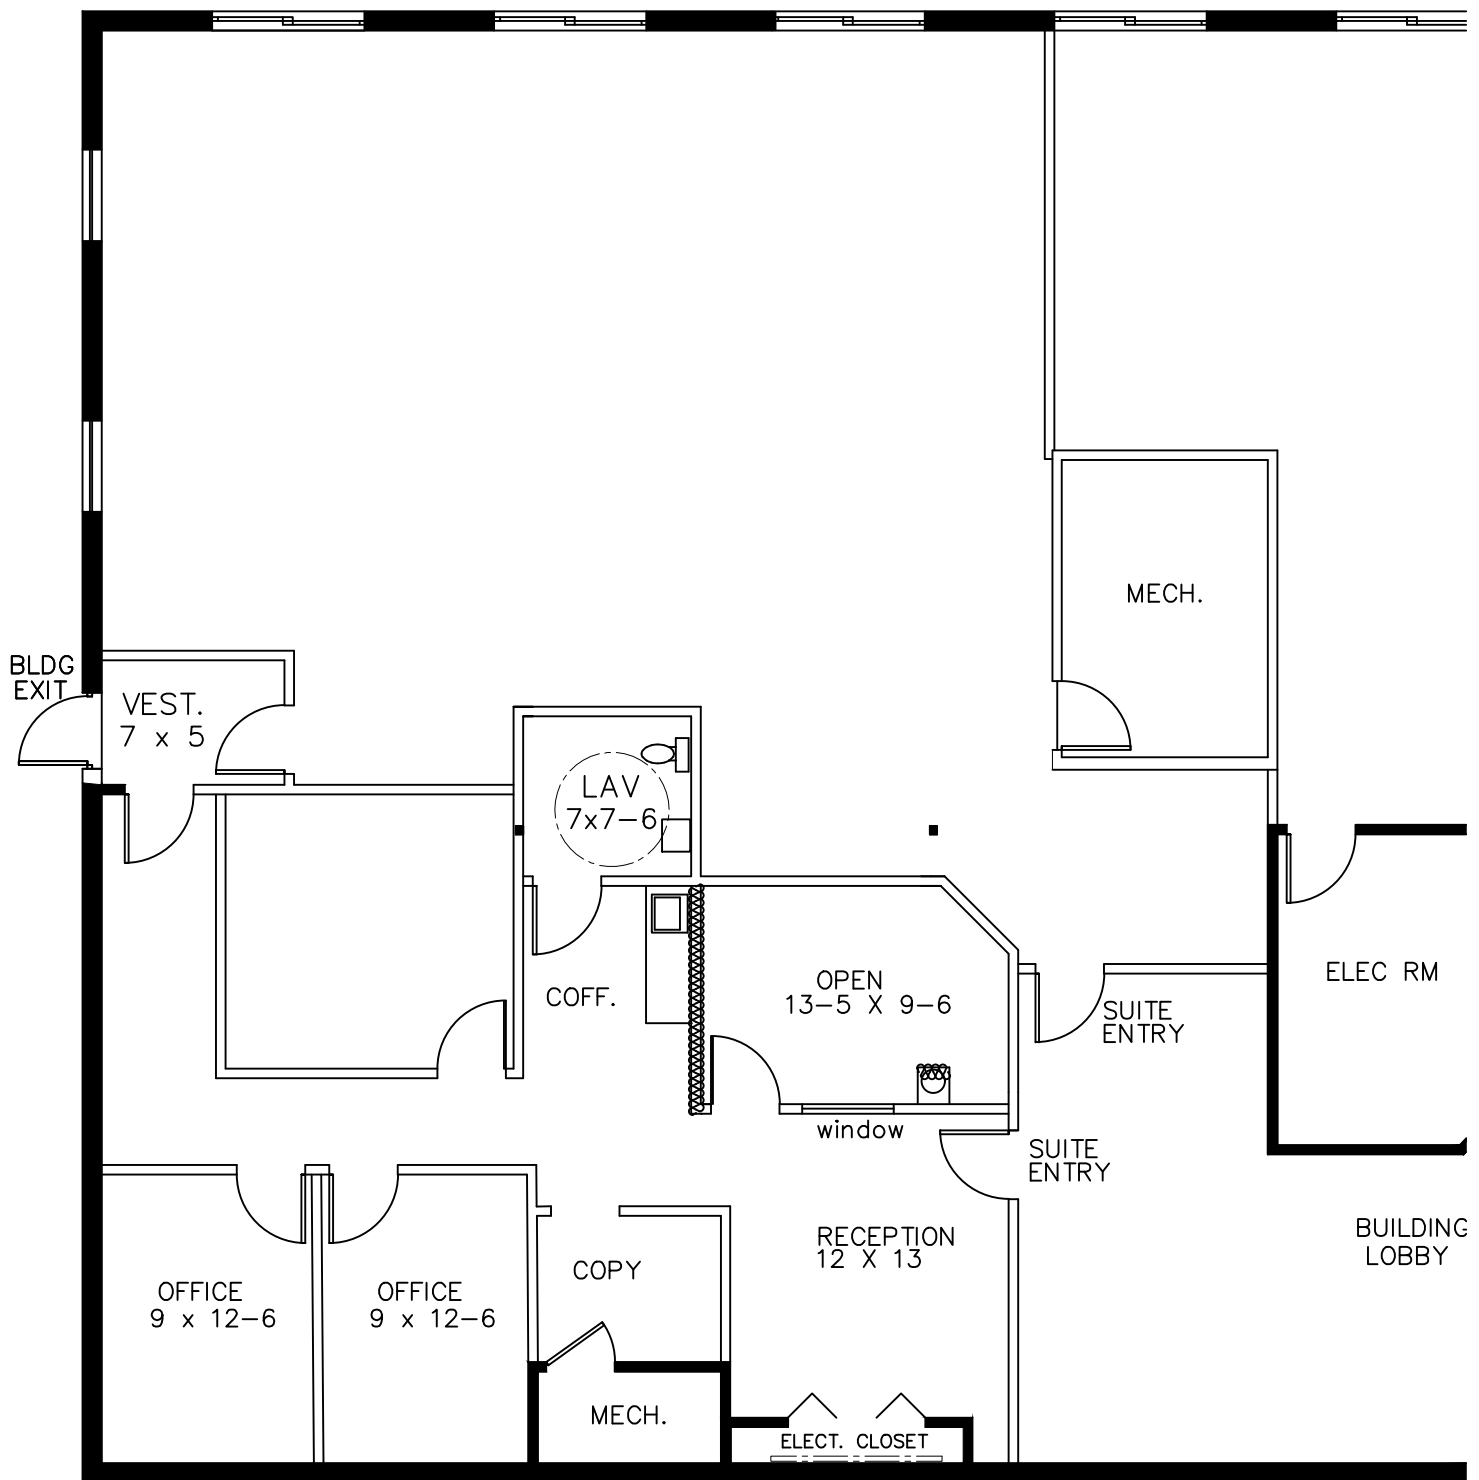

GEORGETOWNE EXECUTIVE OFFICES
 31600 TELEGRAPH ROAD BINGHAM FARMS, MI
 AVAILABLE FOR LEASE

SUITE # 130
1,364 U.S.F.
(NON WINDOWED)

Beachum & Poeser

DEVELOPMENT & MANAGEMENT CORPORATION

CALL:
 BILL BEACHUM
 248-647-7500