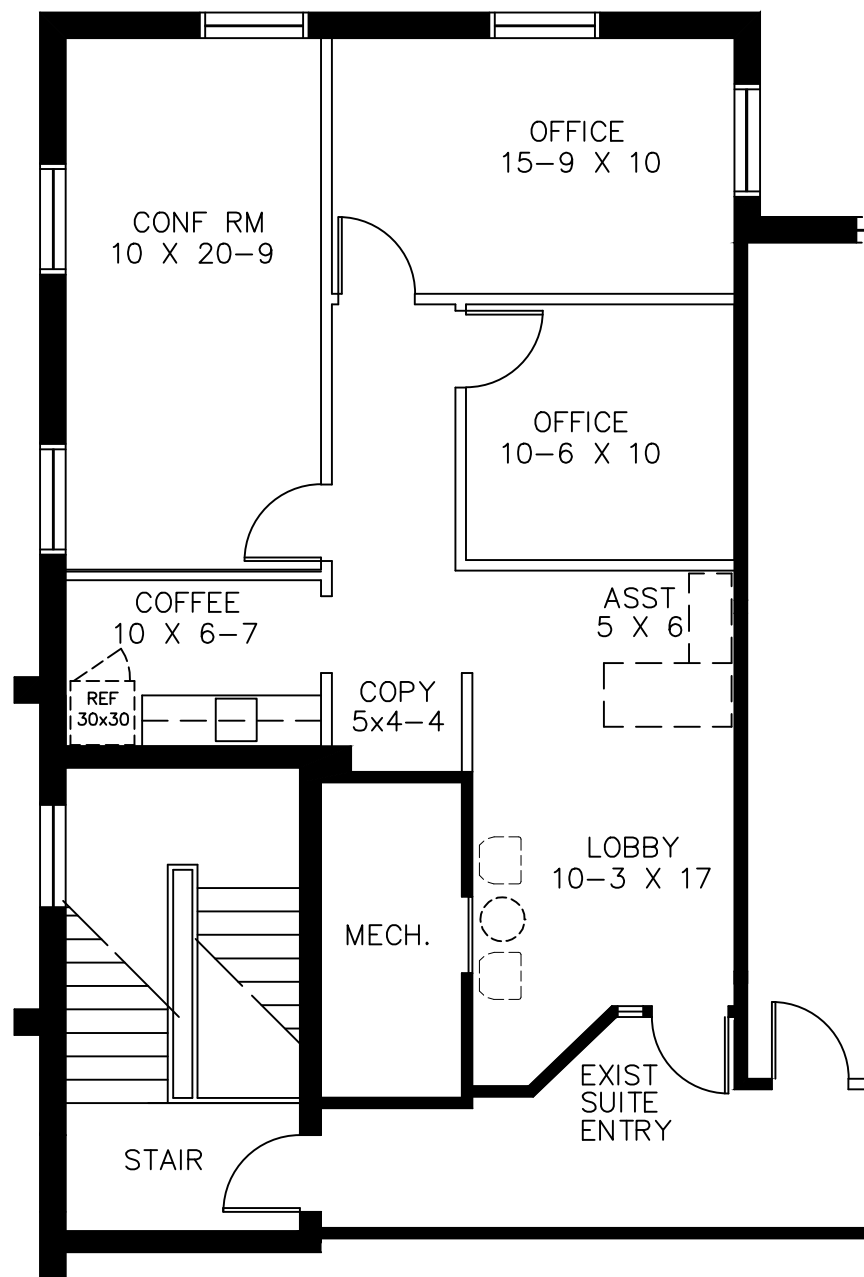

GEORGETOWNE EXECUTIVE OFFICES

31700 TELEGRAPH ROAD – BINGHAM FARMS, MI
AVAILABLE FOR LEASE

AS-BUILT
SUITE #235
SECOND FLOOR
APPROX. 1,103 RSF.
1-22-2021

Beachum & Poeser

DEVELOPMENT & MANAGEMENT CORPORATION