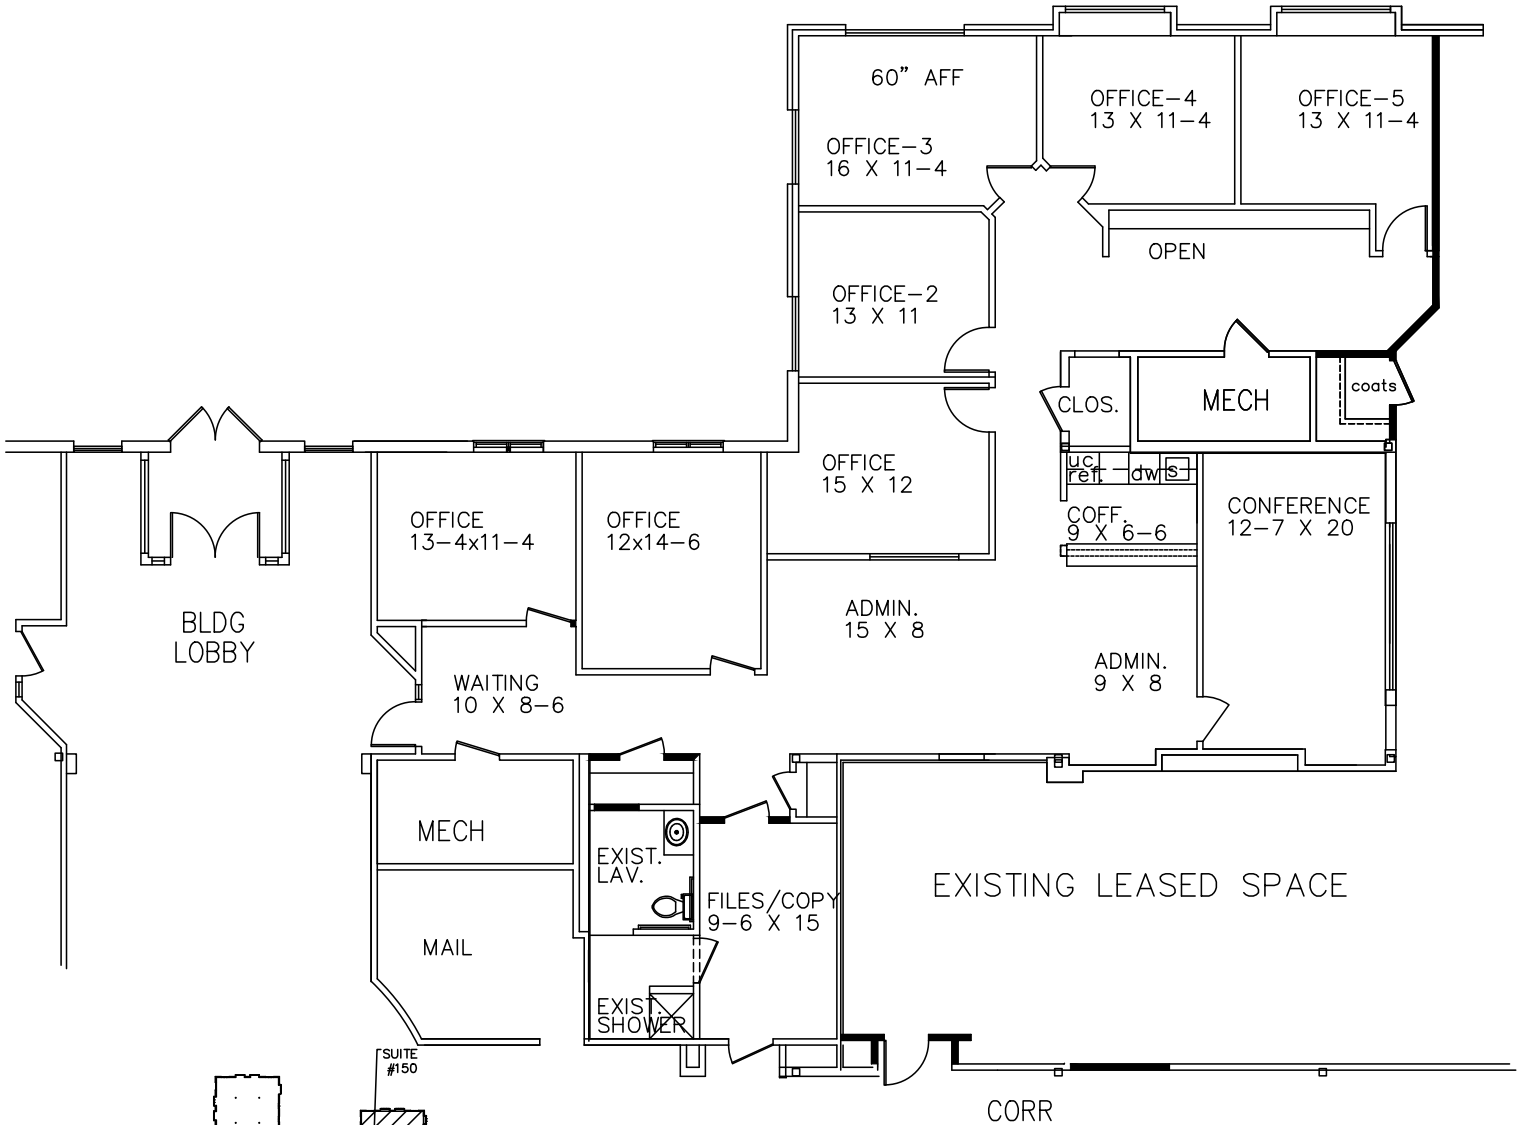

GOVERNORS PLACE

33 BLOOMFIELD HILLS PARKWAY
BLOOMFIELD HILLS, MI.
SUITE 100
APPROX. 3,455 R.S.F.

Beachum & Poeser

DEVELOPMENT & MANAGEMENT CORPORATION

CALL:
BILL BEACHUM
248-647-7500