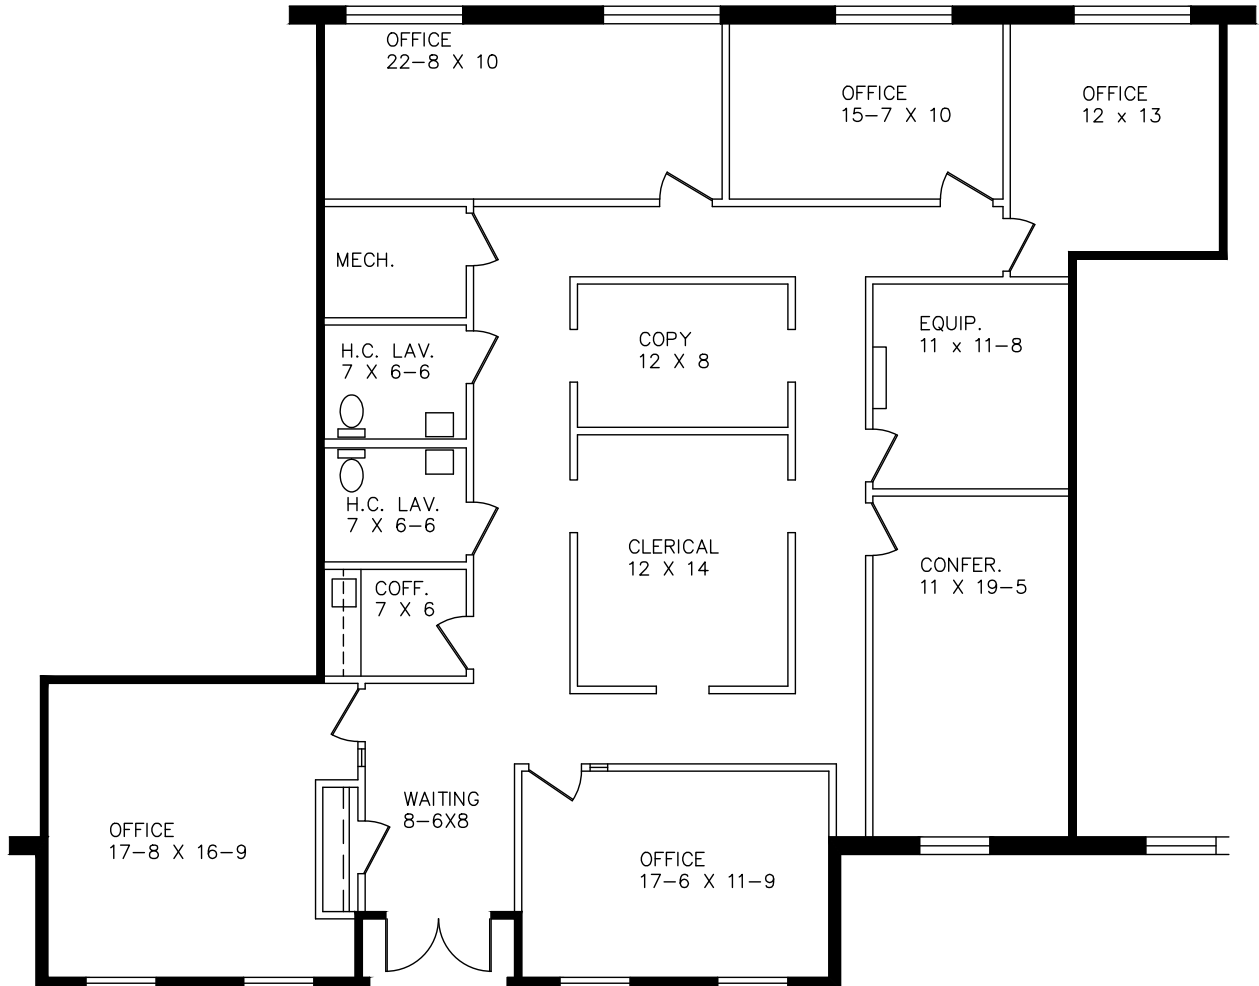

PINEHURST EXECUTIVE OFFICES

44670 ANN ARBOR ROAD
 PLYMOUTH, MICHIGAN
 AVAILABLE FOR LEASE
 2,622 U. SQ. FT.
 SUITE #130
 8-16-2018

Beachum & Poeser

MANAGEMENT CORPORATION

FOR INFORMATION
 CONTACT
 BILL BEACHUM
 248-647-7500