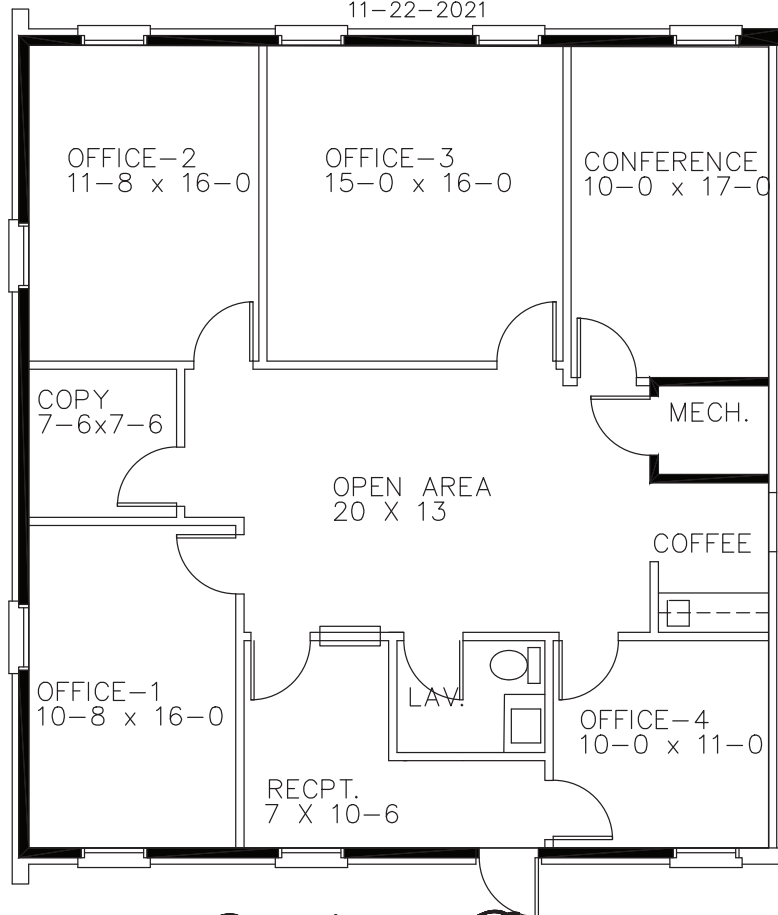

QUADRANGLE

29820 TELEGRAPH RD.
SOUTHFIELD, MI.

AVAILABLE FOR LEASE
APPROX. 1,635 R.S.F.
11-22-2021

Beachum & Poeser

DEVELOPMENT & MANAGEMENT CORPORATION

CALL:

BILL BEACHUM
248-647-7500