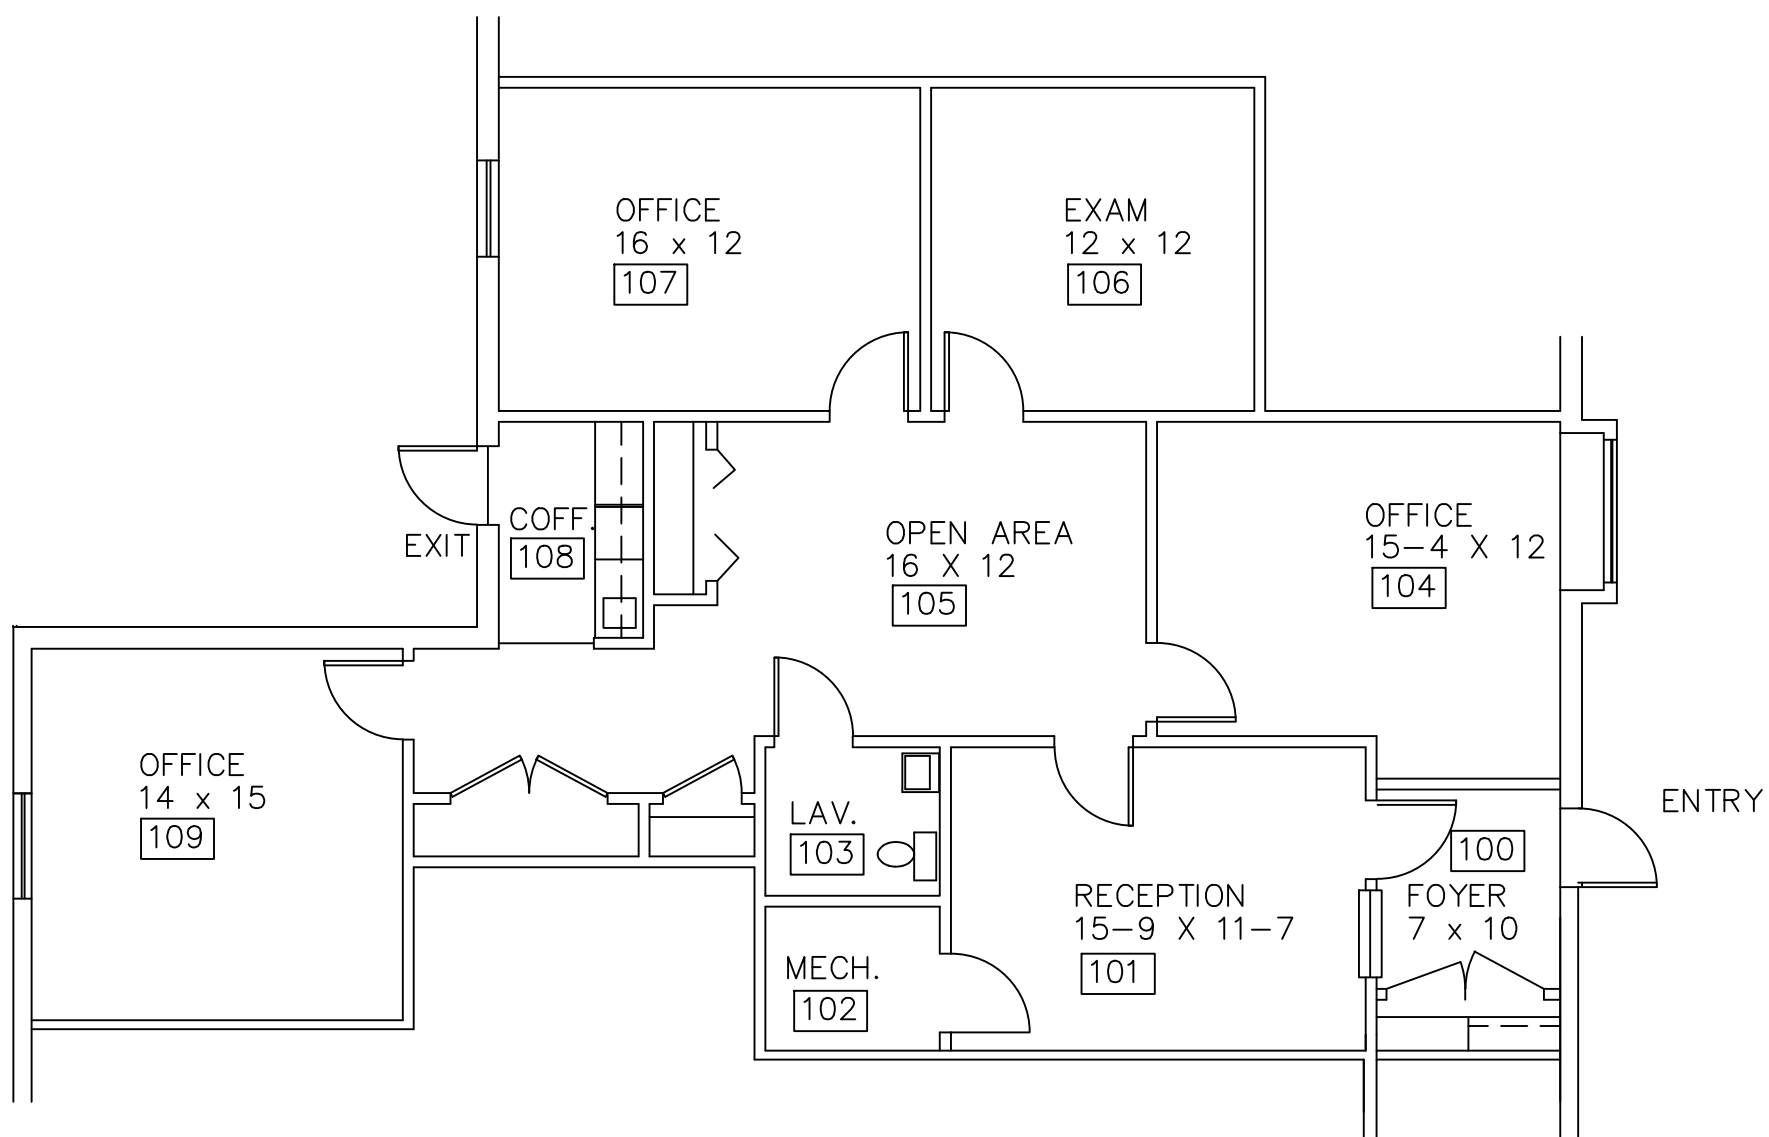

BEACHUM & ROESER DEVELOPMENT
 YORKTOWNE EXECUTIVE OFFICES
 5777 MAPLE – WEST BLOOMFIELD
 APPROX. 1,569 R.S.F.
 SUITE #175

Beachum & Roeser

DEVELOPMENT & MANAGEMENT CORPORATION

CALL:
 BILL BEACHUM
 248-647-7500
 (PLAN NOT TO SCALE)