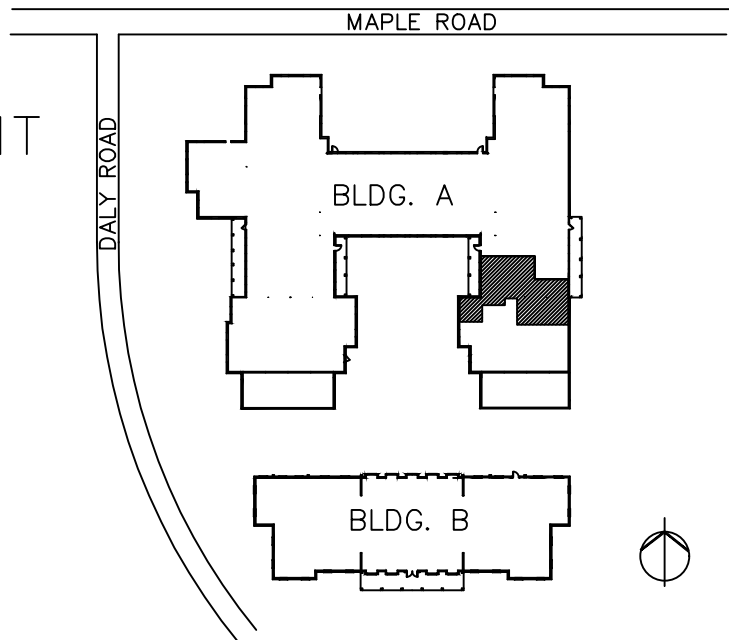

BEACHUM & ROESER DEVELOPMENT
 YORKTOWNE EXECUTIVE OFFICES
 5777 MAPLE – WEST BLOOMFIELD
 APPROX. 1,569 R.S.F.
 SUITE #175

Beachum & Roeser

DEVELOPMENT & MANAGEMENT CORPORATION

CALL:
 BILL BEACHUM
 248-647-7500
 (PLAN NOT TO SCALE)