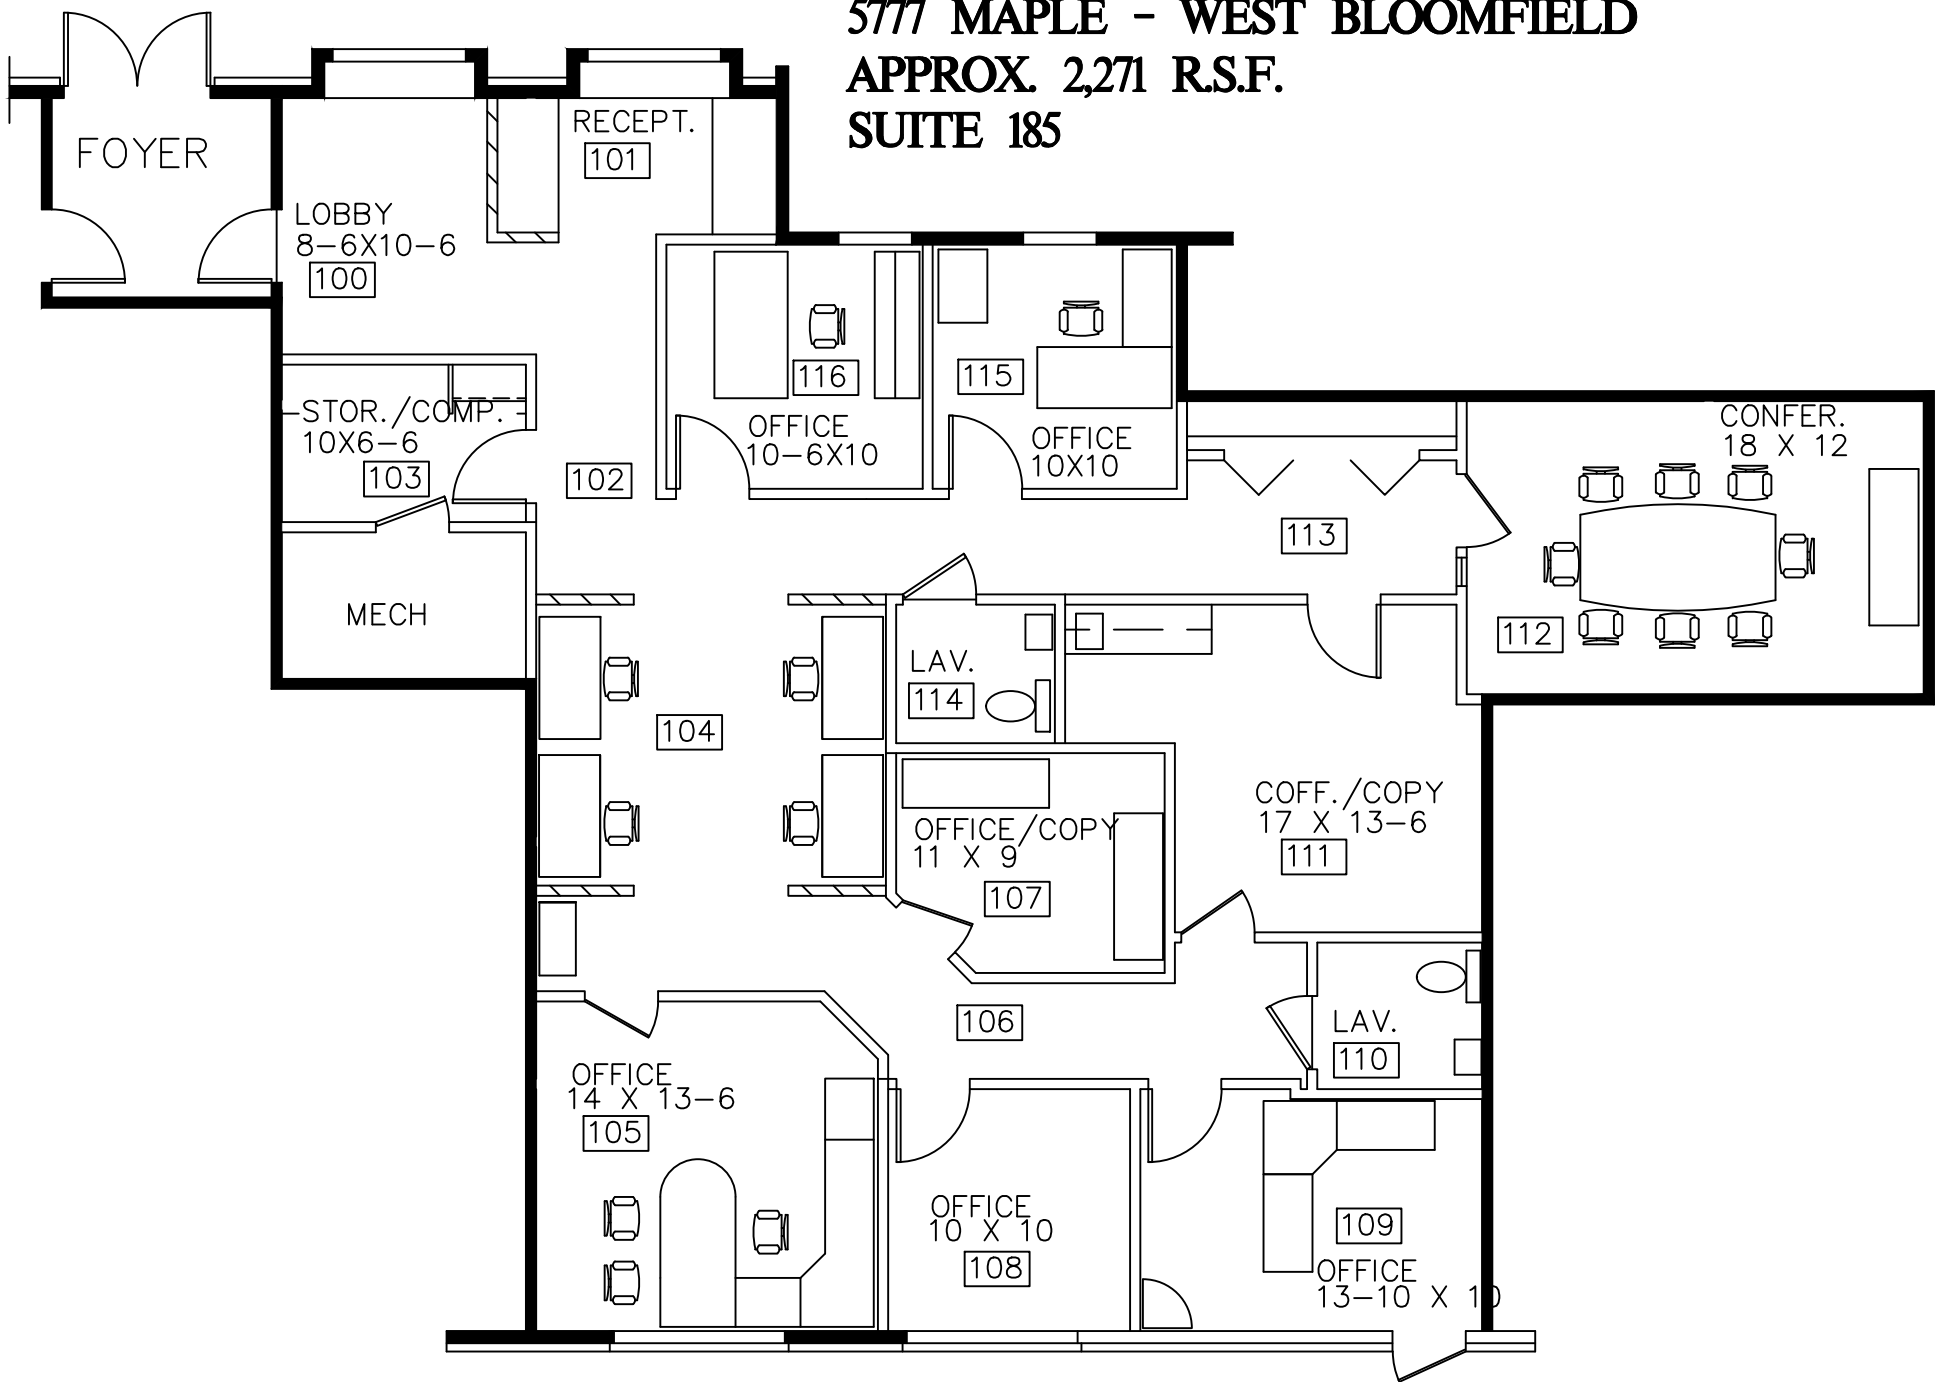

YORKETOWNE EXECUTIVE OFFICES
5777 MAPLE - WEST BLOOMFIELD
APPROX. 2,271 R.S.F.
SUITE 185

Beachum & Roeser

DEVELOPMENT & MANAGEMENT CORPORATION

CALL:
 BILL BEACHUM
 248-647-7500